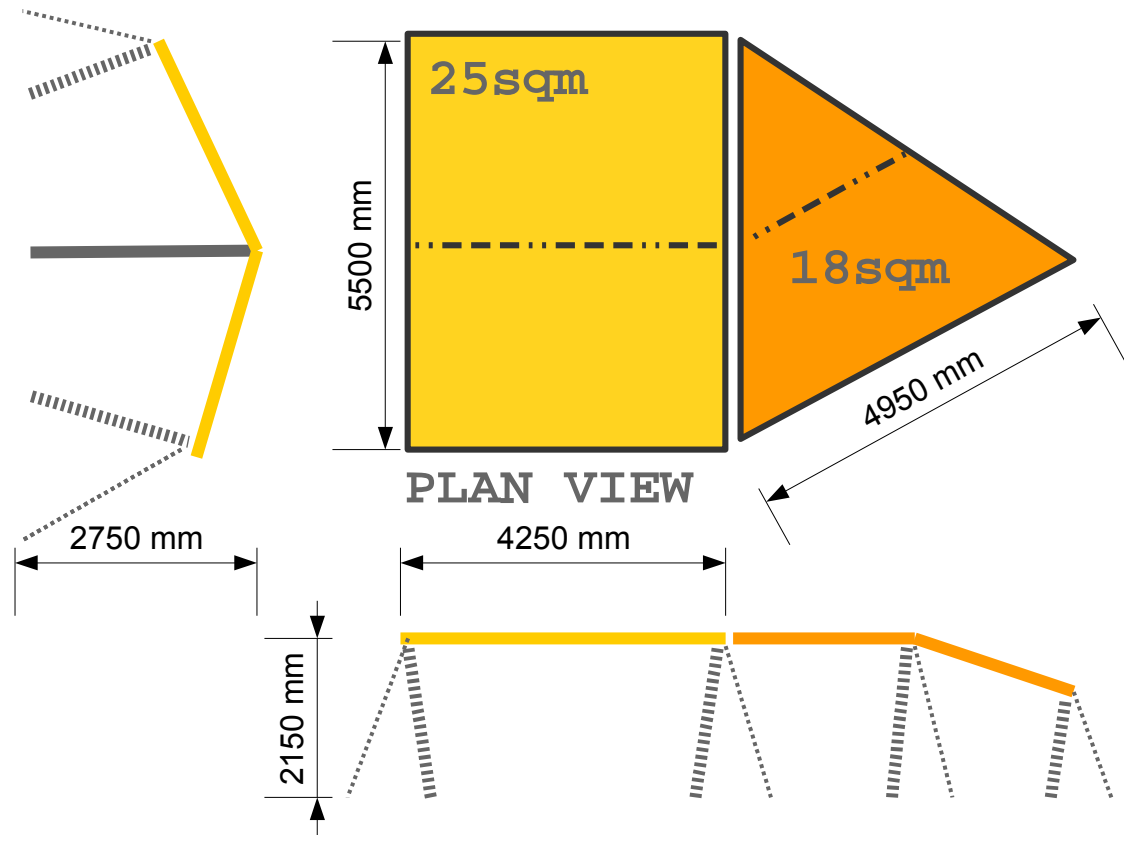

SIDE ELEVATION

PLAN VIEW

FRONT ELEVATION

ONE CARIBOU
laced onto
ONE WEDGE

	ridgepole		fly pole
	ridge upright		guy rope

CARIBOU CANVAS

MANUFACTURED BY

WAY OUT WEST

TWO CARIBOUS
laced onto
ONE WEDGE

FRONT ELEVATION

CARIBOU CANVAS

MANUFACTURED BY

WAY OUT WEST

CARIBOU
CONFIGURATIONS?
ANYTHING
IS
POSSIBLE

CARIBOU CANVAS

MANUFACTURED BY