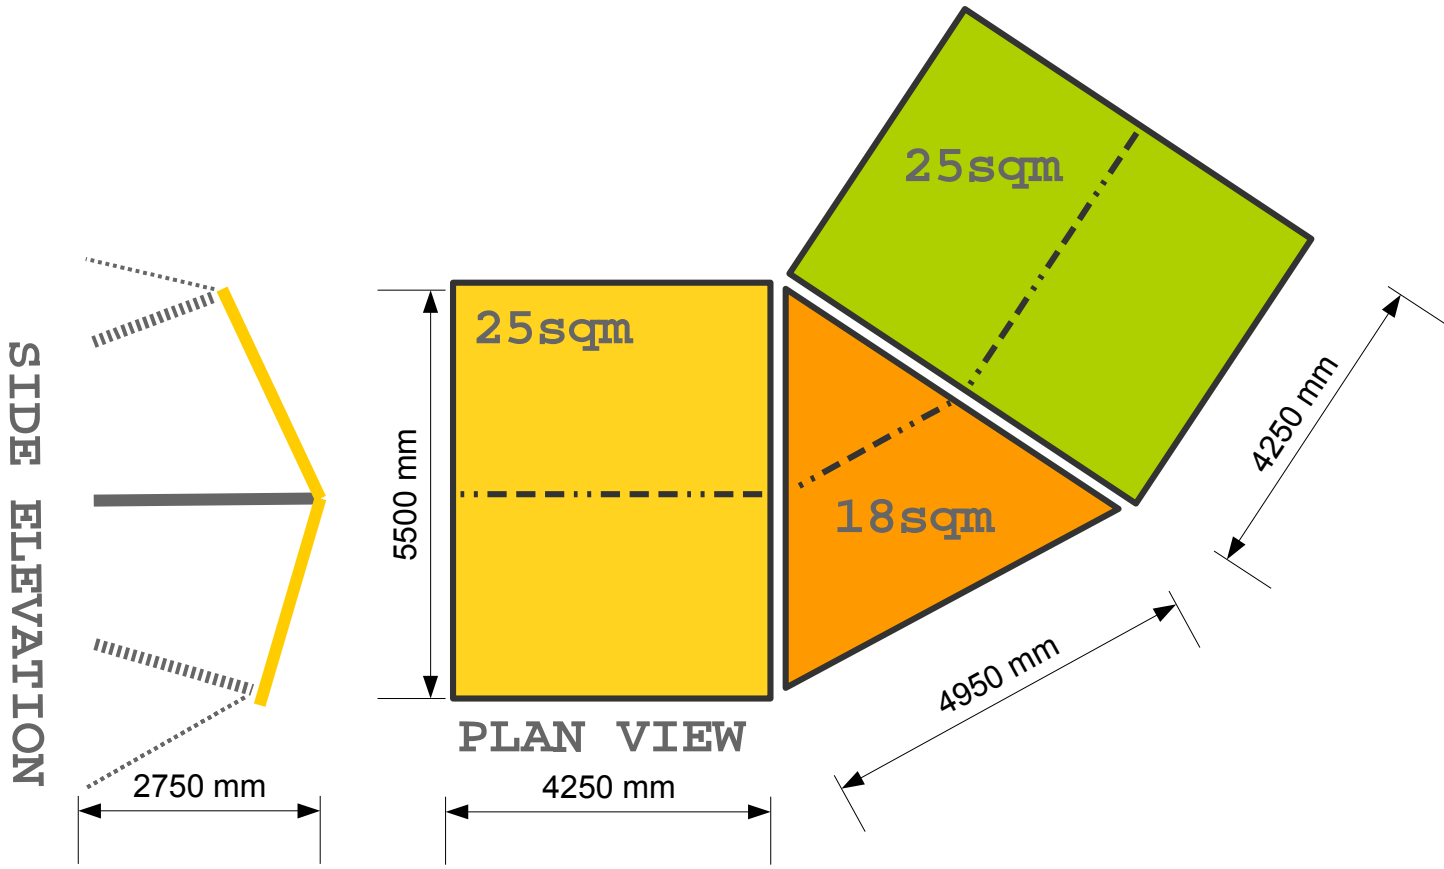

SIDE ELEVATION

PLAN VIEW

FRONT ELEVATION

ONE CARIBOU
laced onto
ONE WEDGE

	ridgepole		fly pole
	ridge upright		guy rope

CARIBOU CANVAS

MANUFACTURED BY

WAY OUT WEST

TWO CARIBOUS
laced onto
ONE WEDGE

FRONT ELEVATION

CARIBOU CANVAS

MANUFACTURED BY

WAY OUT WEST

CARIBOU
CONFIGURATIONS?
ANYTHING
IS
POSSIBLE

CARIBOU CANVAS

MANUFACTURED BY

WAY OUT WEST